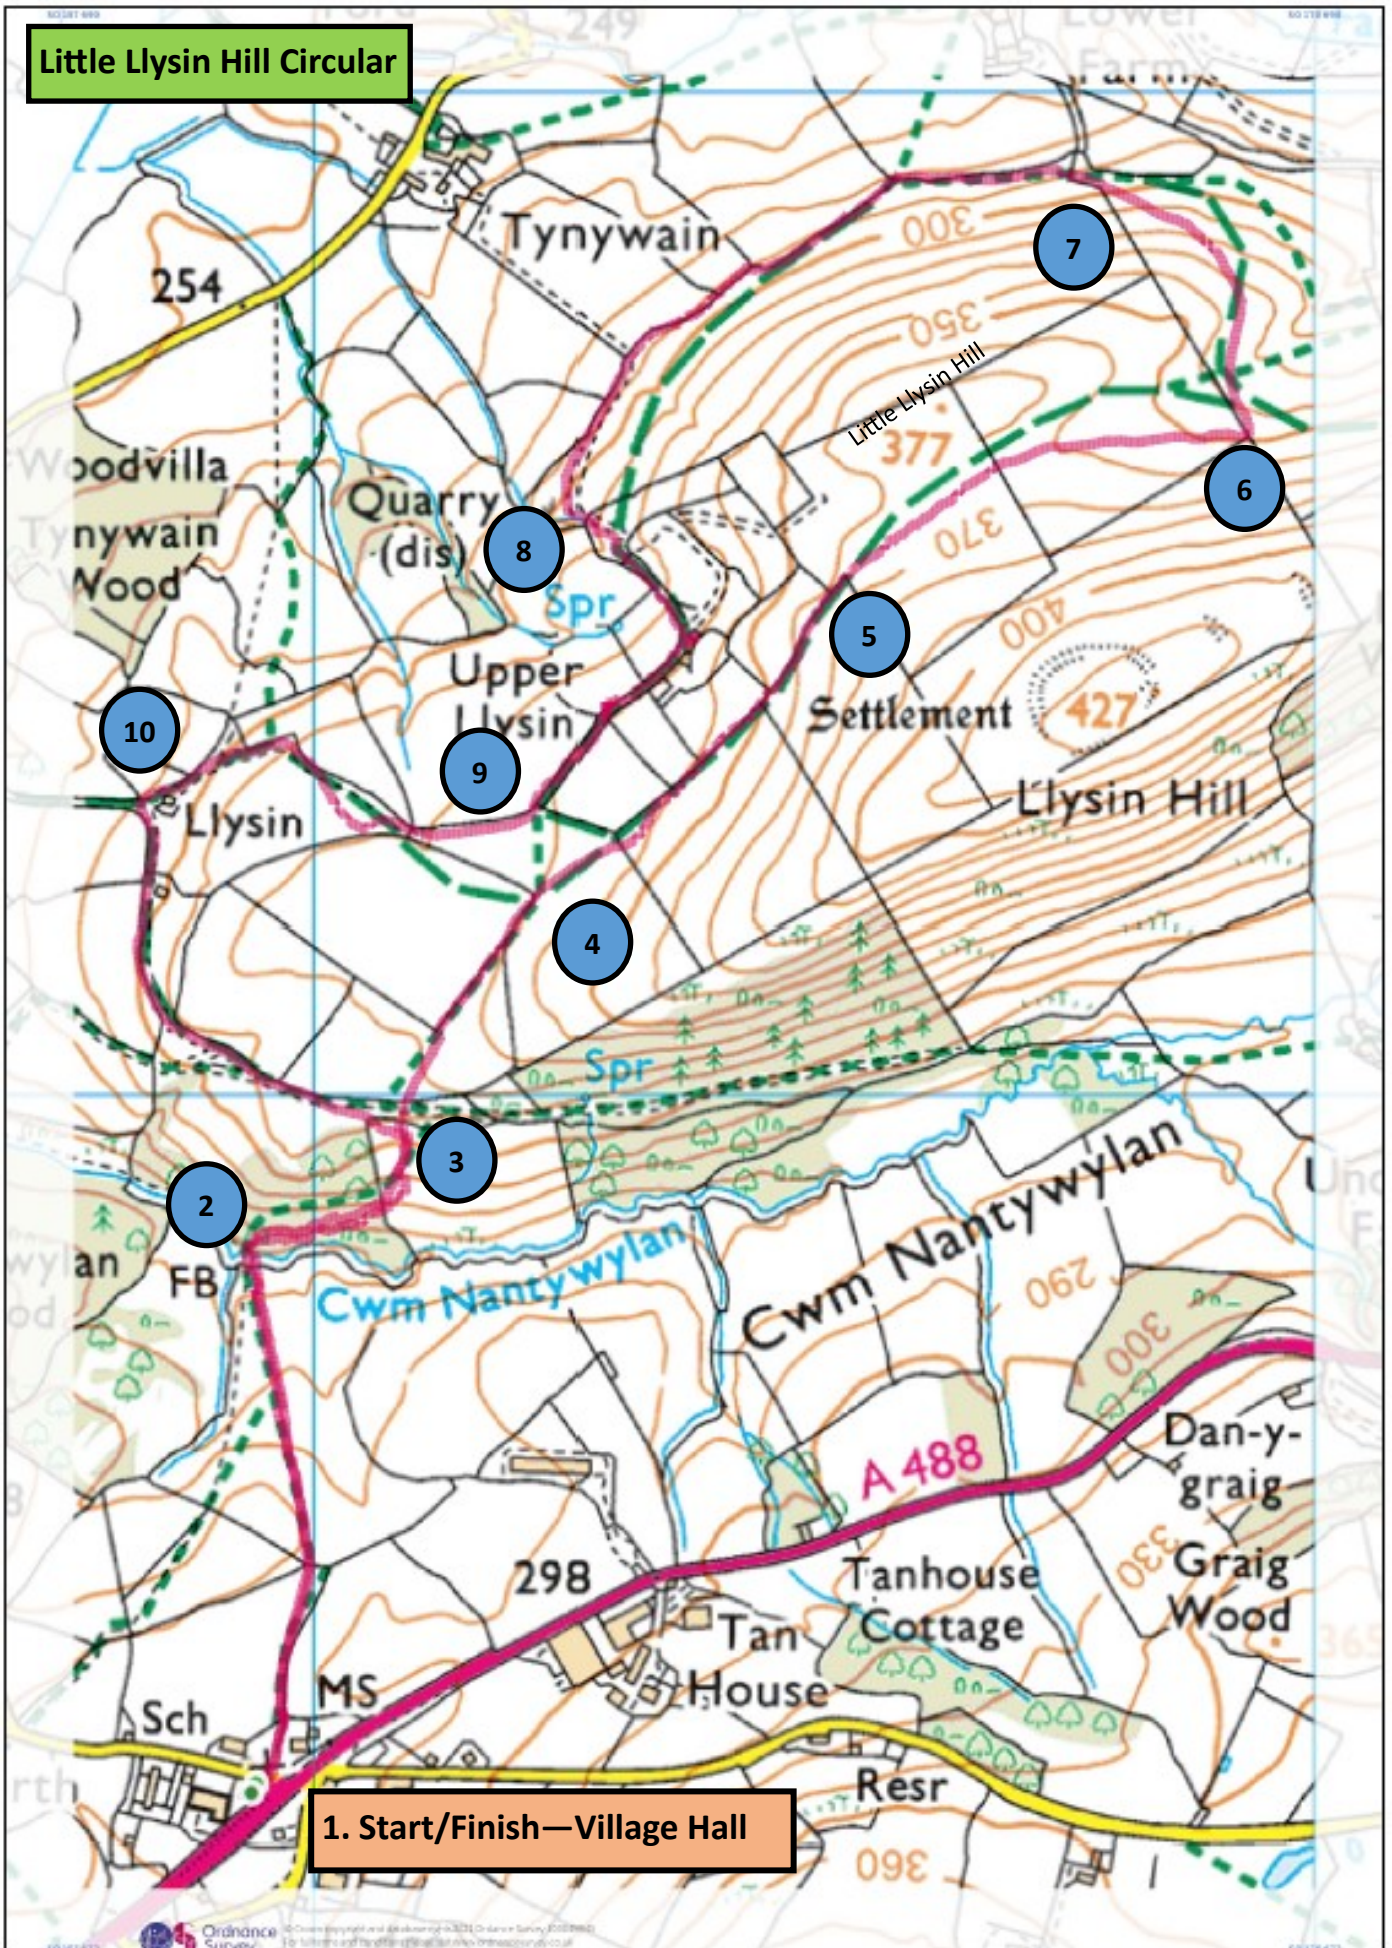

Little Llysin Hill Circular

1. Start/Finish—Village Hall